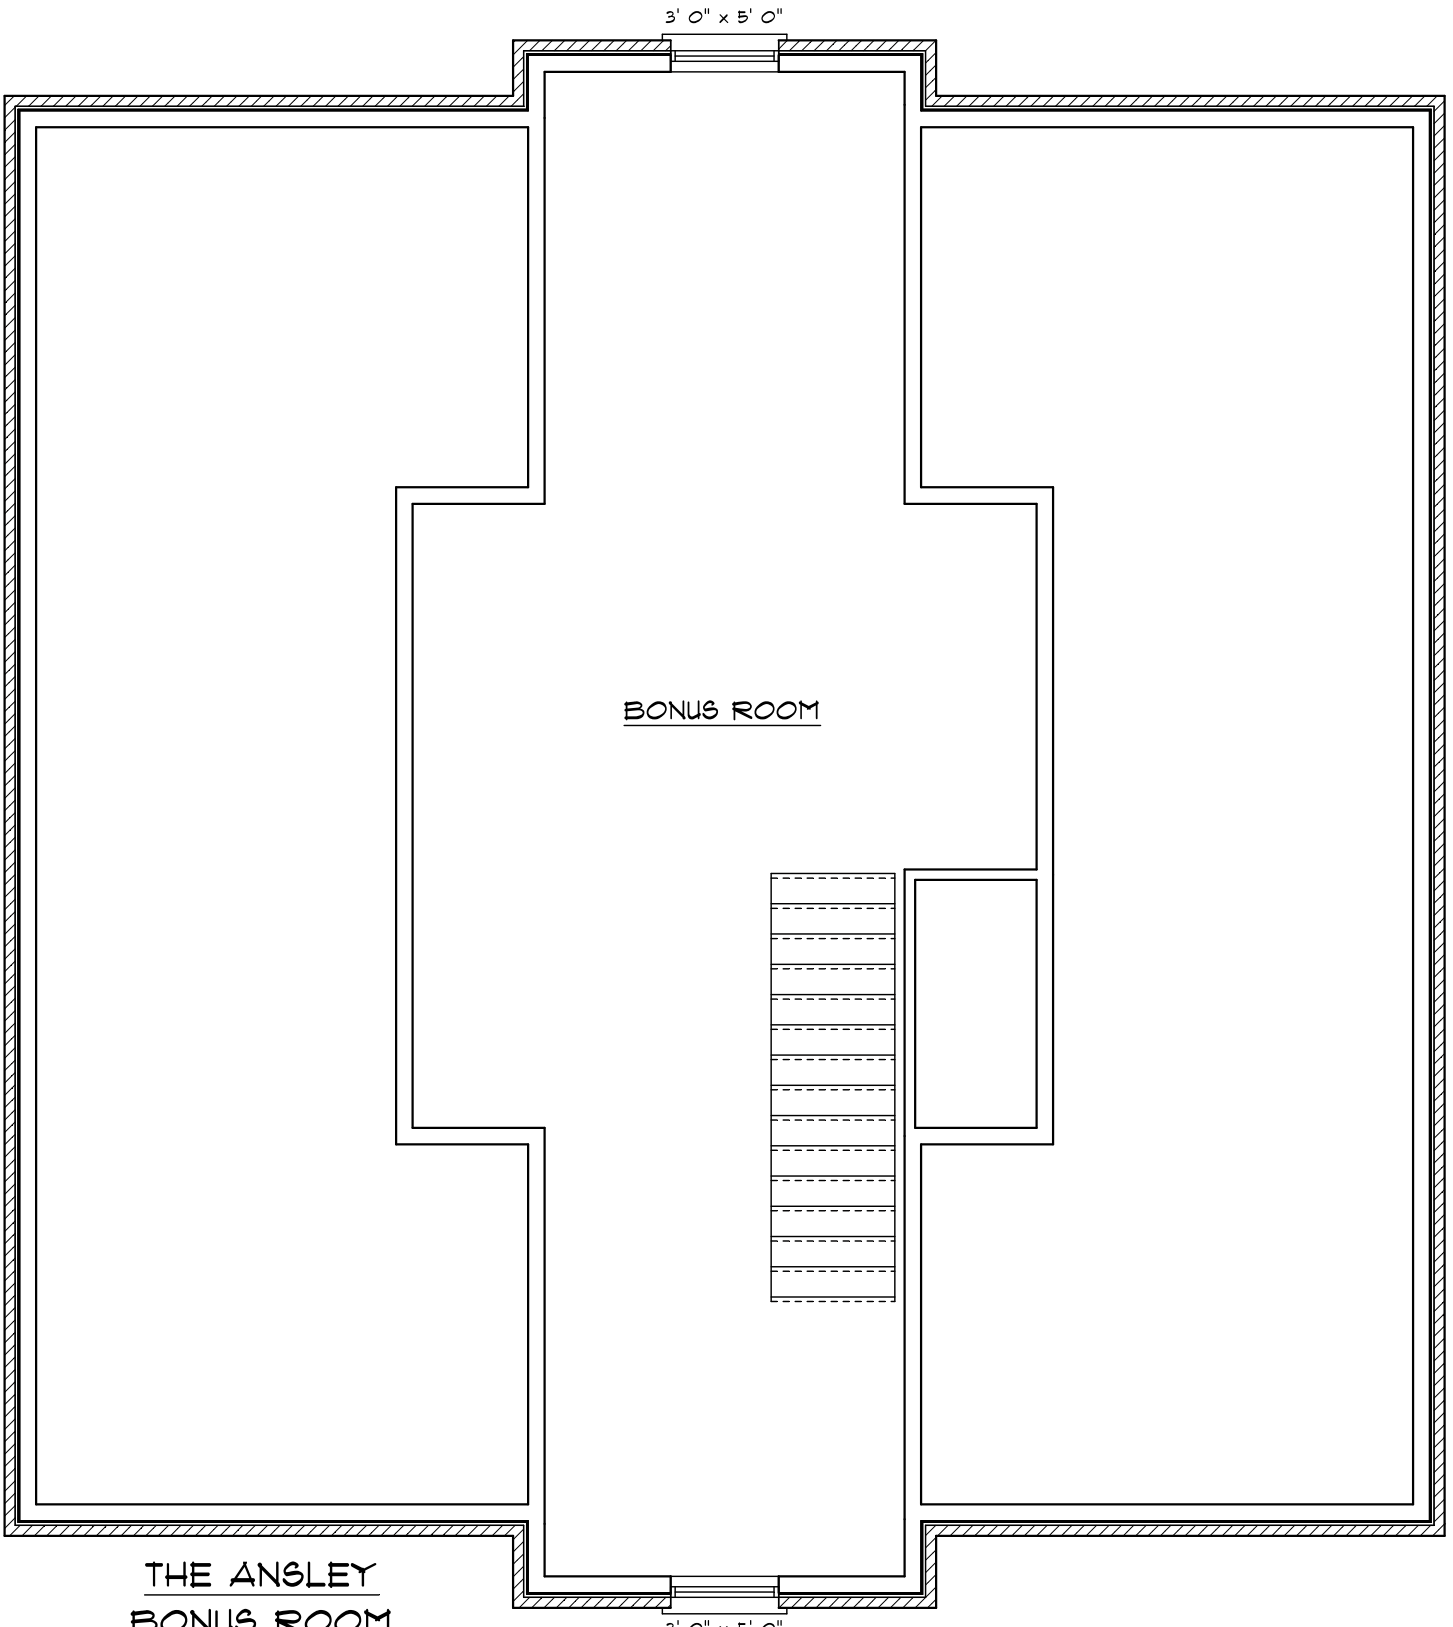

THE ANSLEY  
MAIN FLOOR

1642 SF

3' 0" x 5' 0"

BONUS ROOM

3' 0" x 5' 0"

THE ANSLEY  
BONUS ROOM  
575 SF