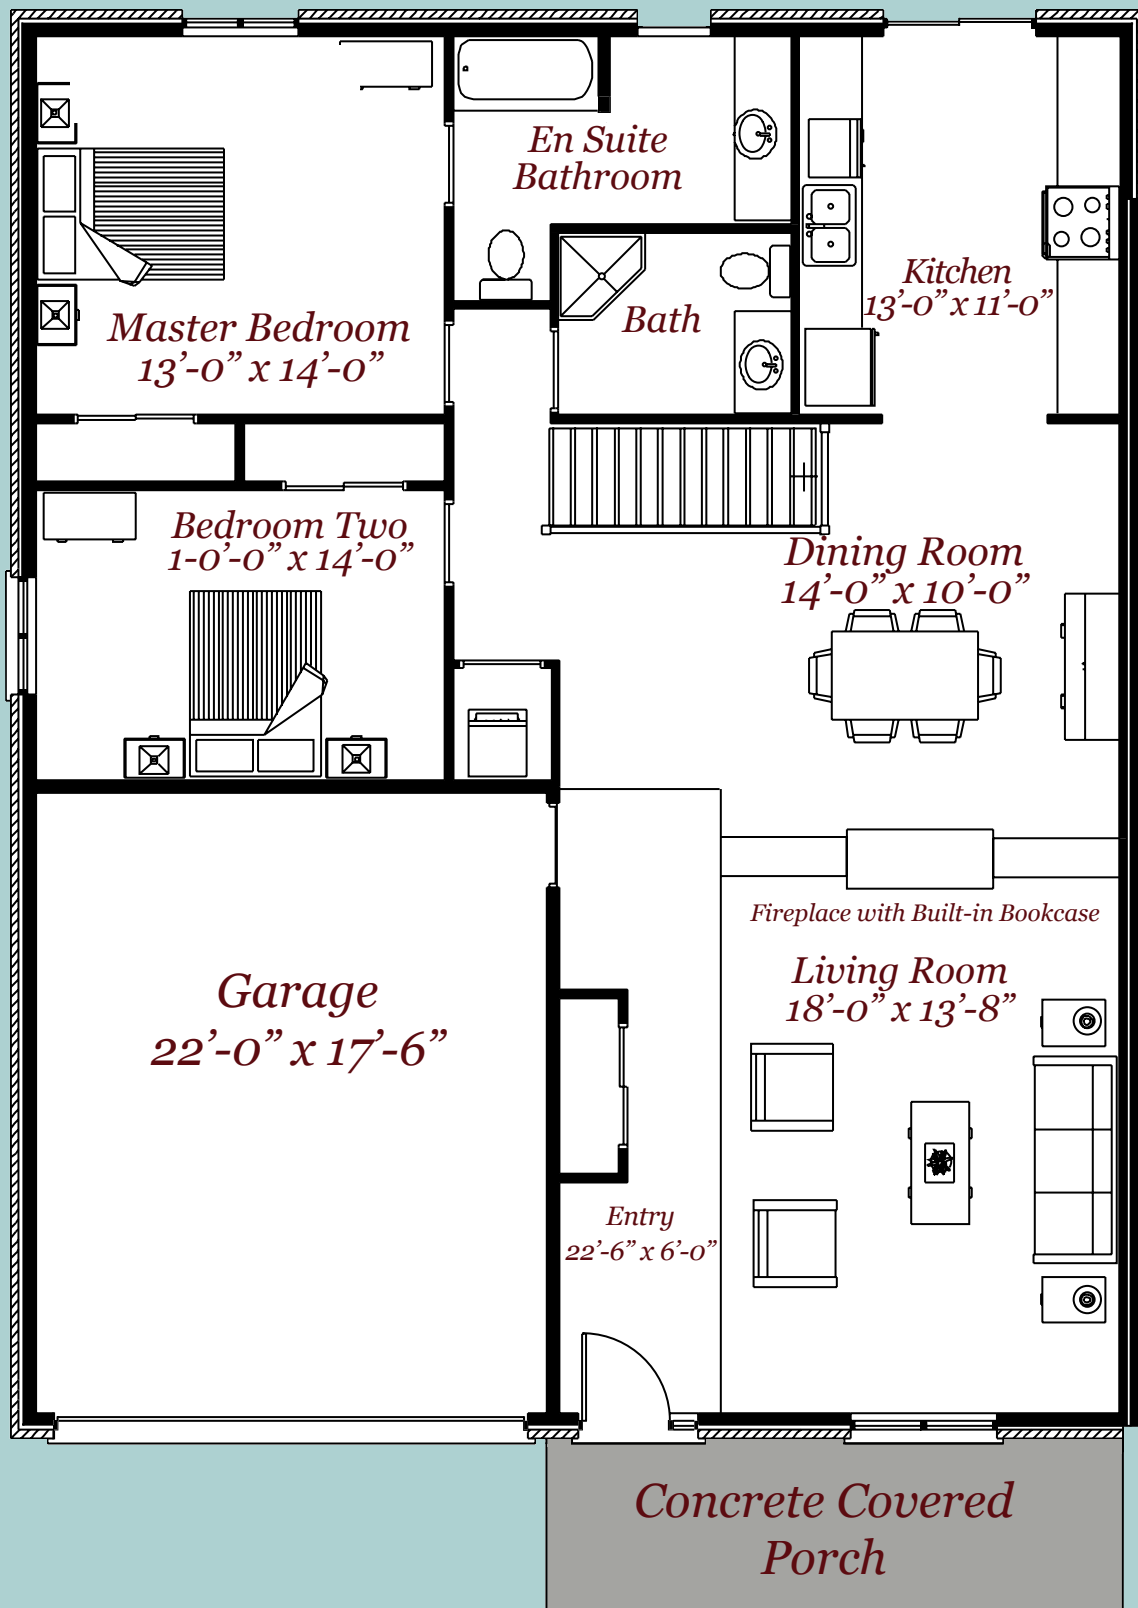

The Oriole

The Oriole 1475 Living Sq. Ft.