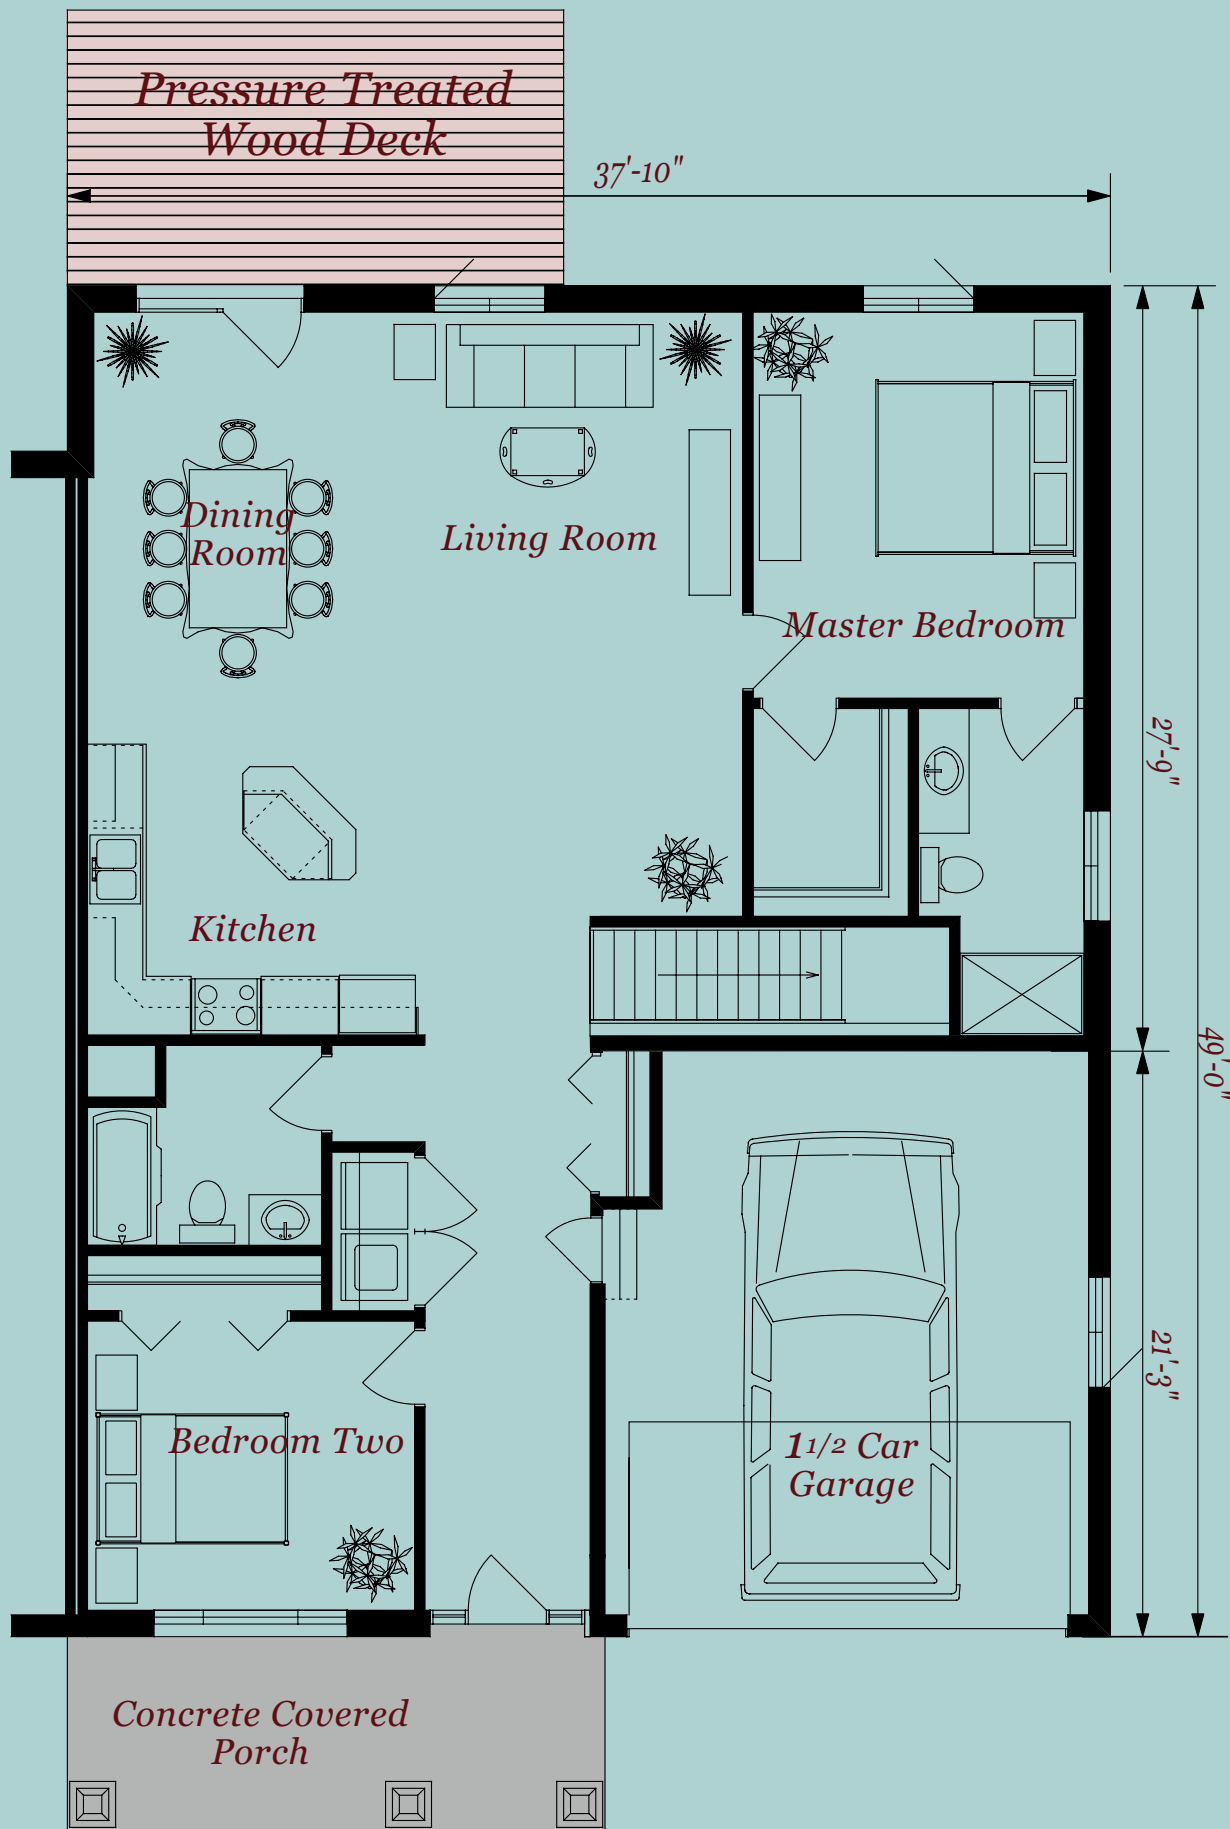

The Meadowlark Two

The Meadowlark Two 1424 Living Sq.Ft.